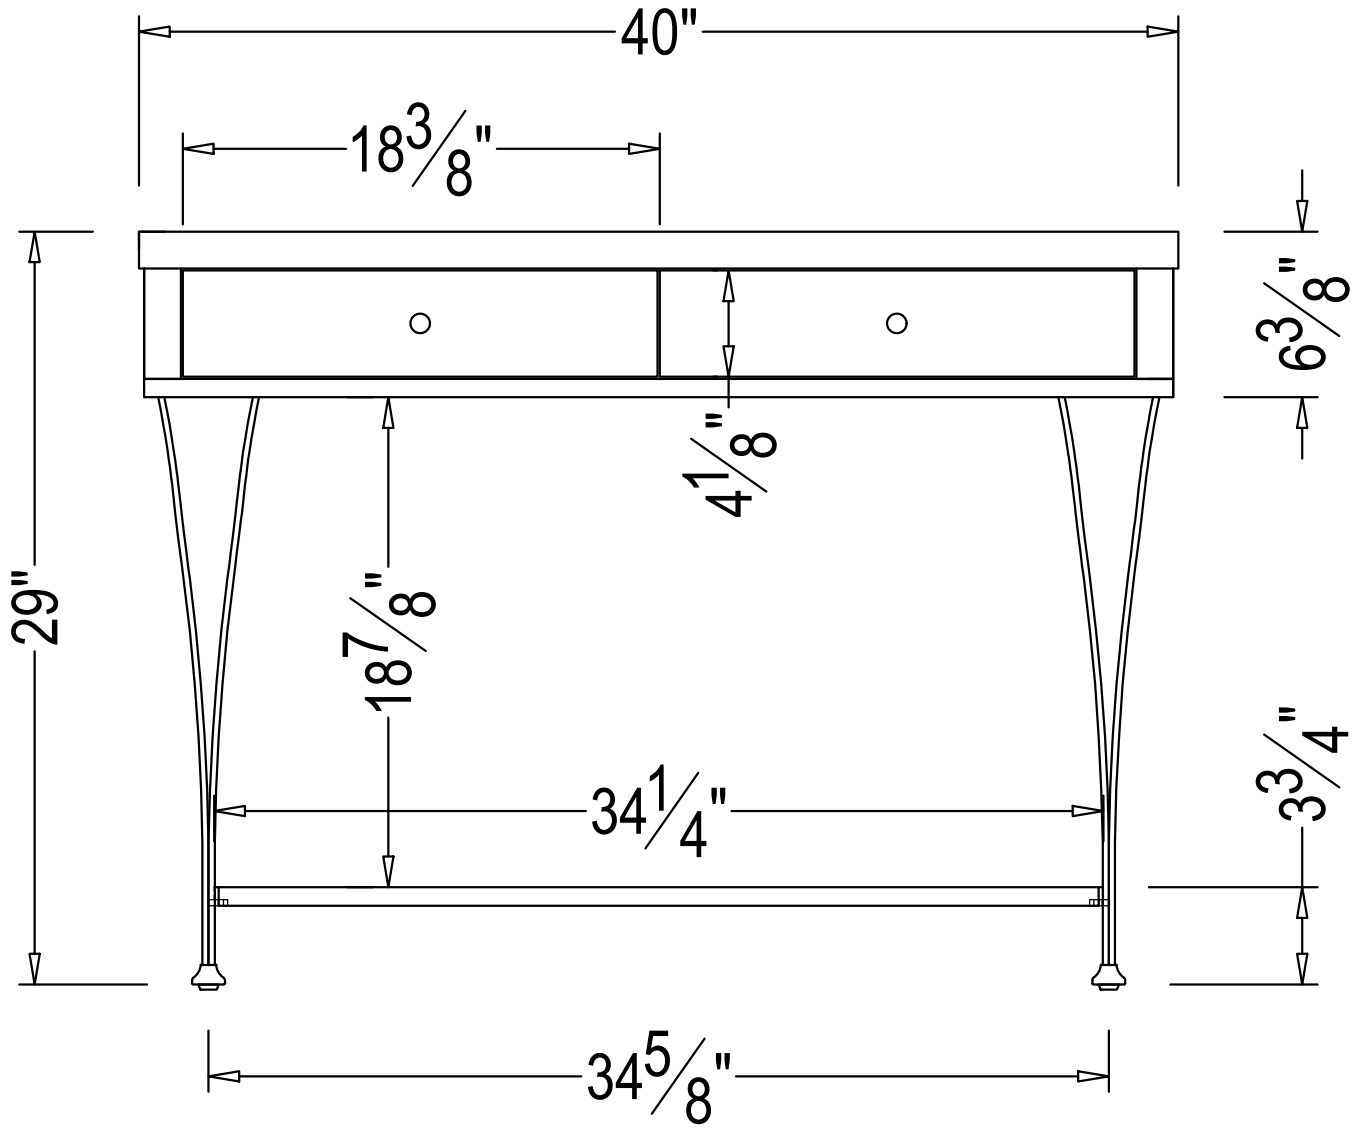

FRONT VIEW

SIDE VIEW

ANTH1425 THETFORD CONSOLE W/DRAWER